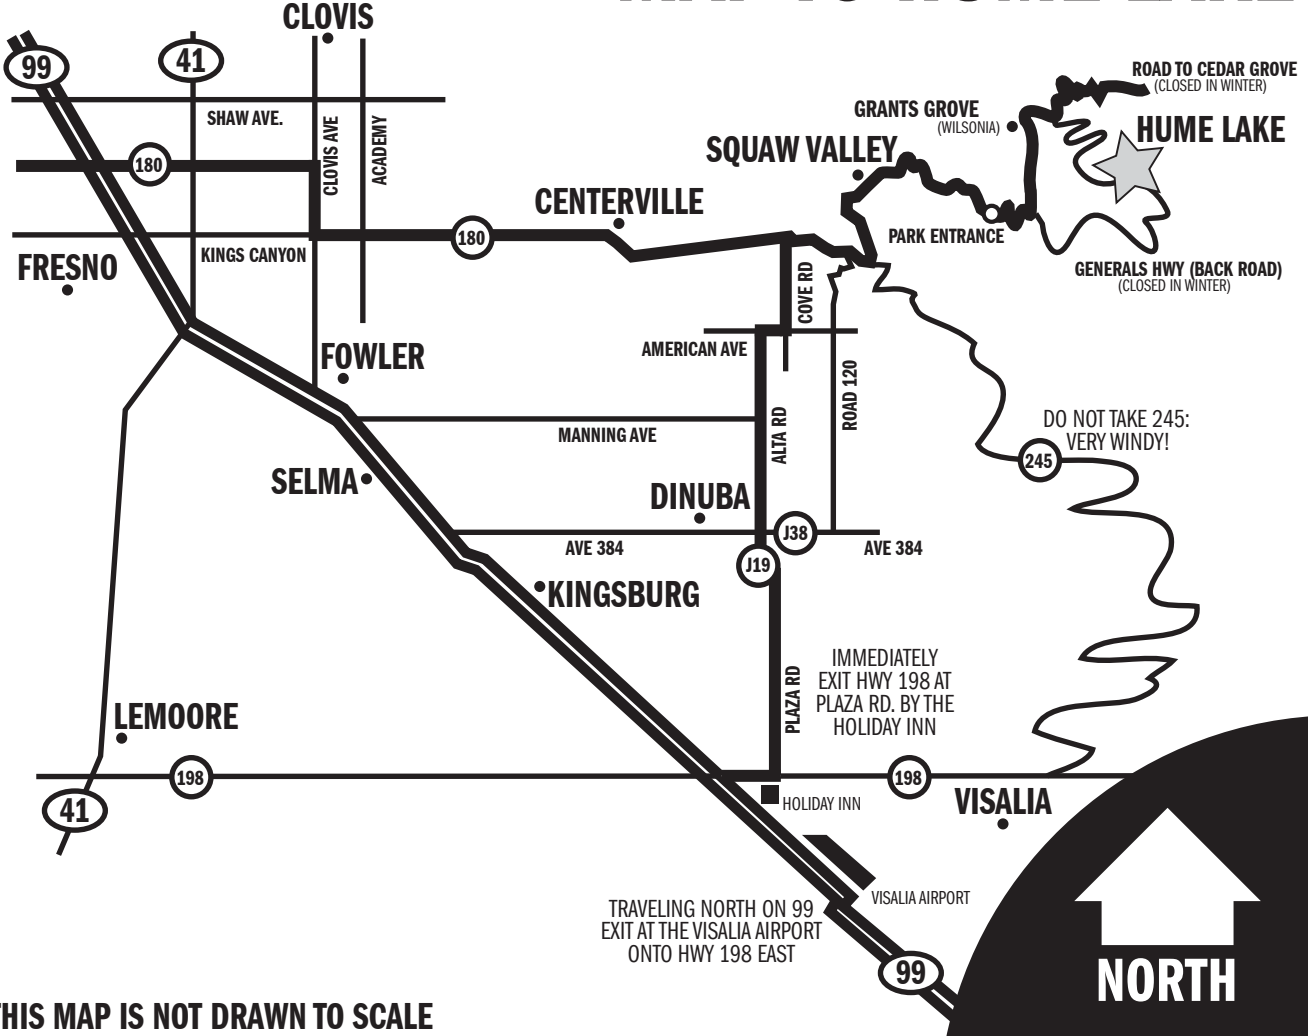

MAP TO HUME LAKE

TRAVELING SOUTH ON 99 OR 41 EXIT ONTO 180 E
HWY 180 DETOURS AT CLOVIS AVE
MAKE RIGHT ONTO CLOVIS AND LEFT ONTO KINGS CANYON/180

THIS MAP IS NOT DRAWN TO SCALE