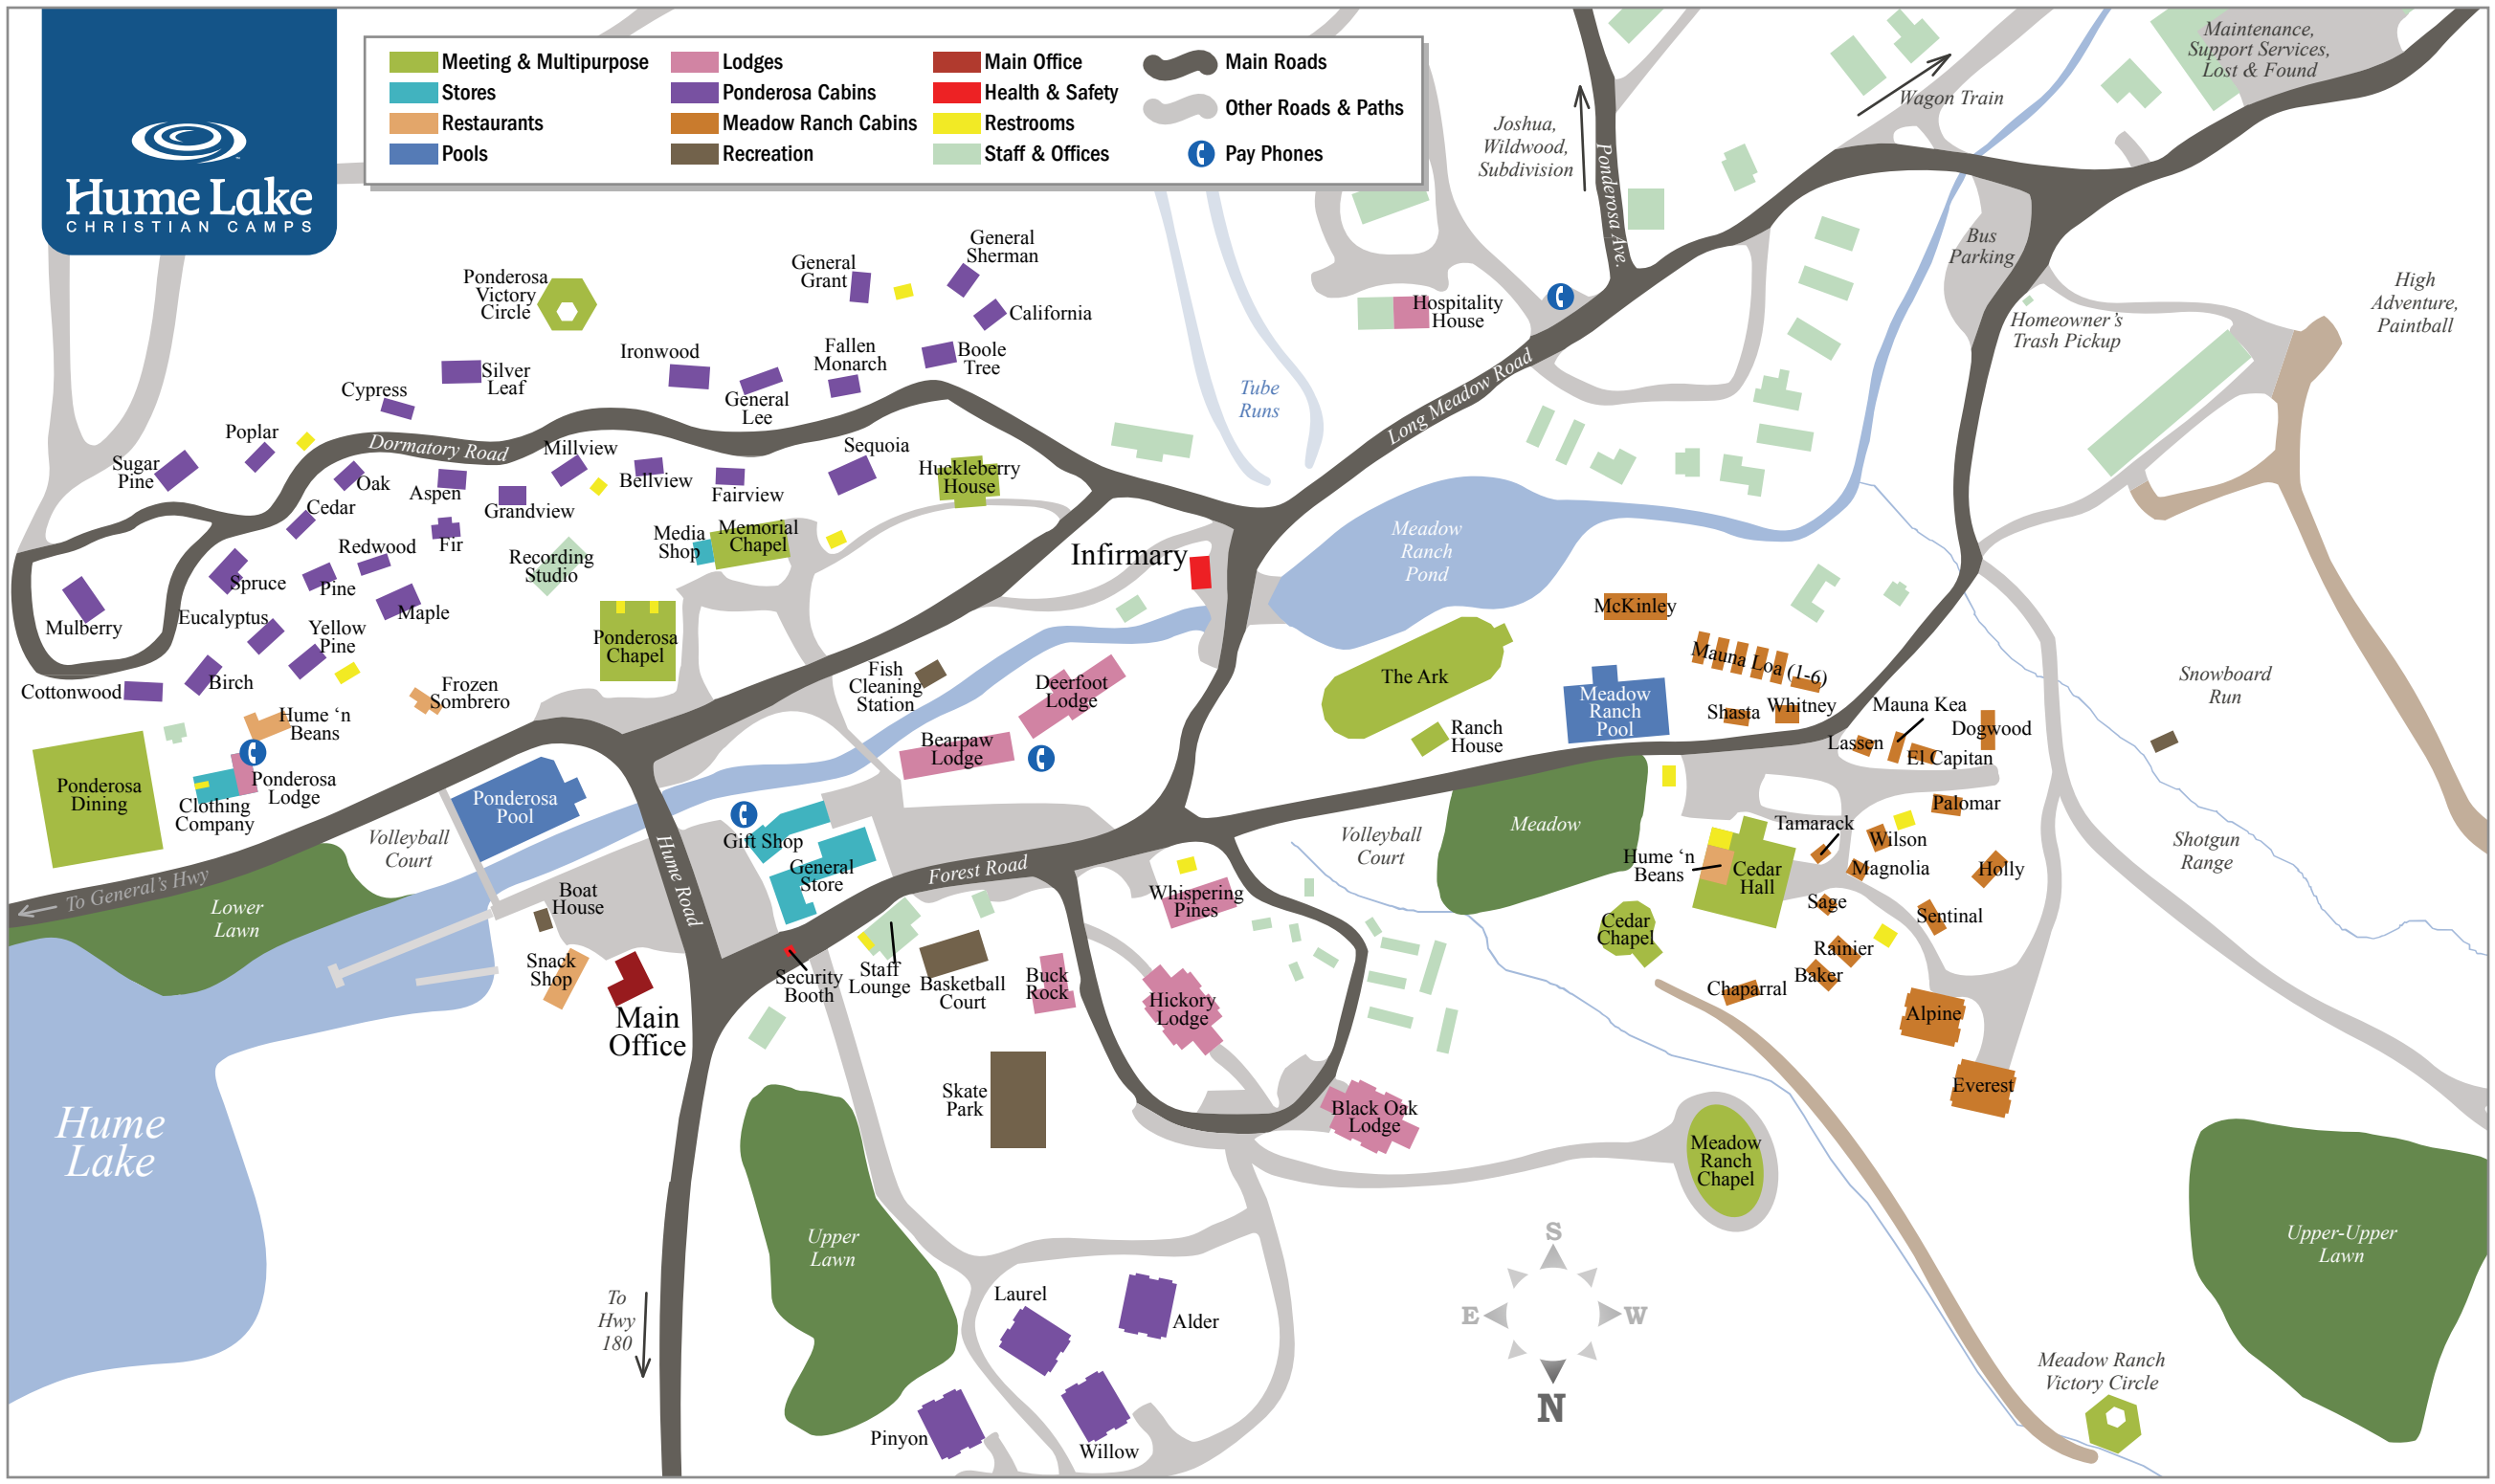

Hume Lake
CHRISTIAN CAMPS

Hume Lake

To Hwy 180

To General's Hwy

Joshua, Wildwood, Subdivision

Wagon Train

High Adventure, Paintball

Snowboard Run

Shotgun Range

Meadow Ranch Victory Circle

Upper-Upper Lawn

Upper Lawn

Lower Lawn

Maintenance, Support Services, Lost & Found

Homeowner's Trash Pickup

Bus Parking

McKinley

Mauna Loa (1-6)

Shasta

Whitney

Mauna Kea

Dogwood

El Capitan

Lassen

Meadow Ranch Pool

Ranch House

The Ark

Deerfoot Lodge

Bearpaw Lodge

Fish Cleaning Station

Frozen Sombrero

Ponderosa Chapel